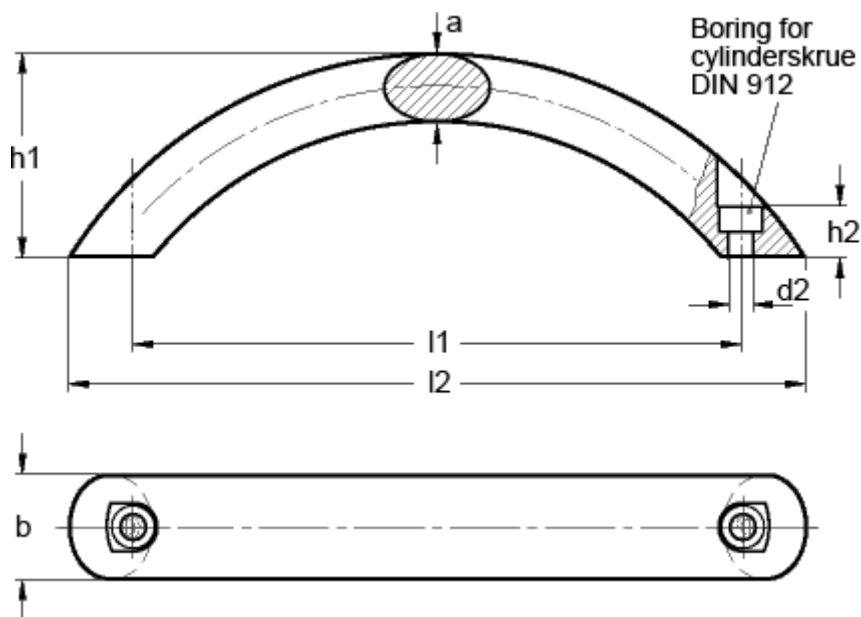

Article number: 20086167

Description: E+G Arch handle GN 565.4-26-192-B-EL

Measures

a	= 17
b	= 26
d2	= 6.4
h1	= 57
h2	= 12
l1	= 192
l2 approx.	= 227
t min	= 12.0